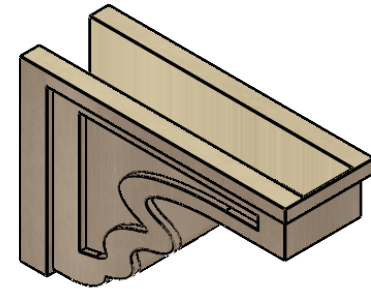

## ITEM NUMBER: CORU07X21X14HLDRCPR

7"W X 21"D X 14"H SERIES 3 CLASSIC HIGHLAND ROUGH CEDAR  
TIMBERTHANE FAUX WOOD CORBEL, PRIMED

**SIDE PROFILE**

**FRONT PROFILE**

**ISOMETRIC**

EKENA MILLWORK  
2300 WEST MAIN ST.  
CLARKSVILLE, TX 75426  
TOLL FREE: 866-607-0453  
WWW.EKENAMILLWORK.COM

NOTES

1. INSTALLATION TO BE COMPLETED IN ACCORDANCE WITH MANUFACTURER'S SPECIFICATIONS.
2. DRAWING MAY NOT BE TO SCALE
3. THIS DRAWING IS INTENDED FOR DESIGN AND PLANNING PURPOSES ONLY.
4. ALL INFORMATION CONTAINED HEREIN WAS CURRENT AT THE TIME OF DEVELOPMENT BUT MUST BE REVIEWED AND APPROVED BY THE PRODUCT MANUFACTURER TO BE CONSIDERED ACCURATE.
5. TIMBERTHANE ARCHITECTURAL PRODUCTS ARE MADE FROM HIGH DENSITY URETHANE AND COME FACTORY PRIMED