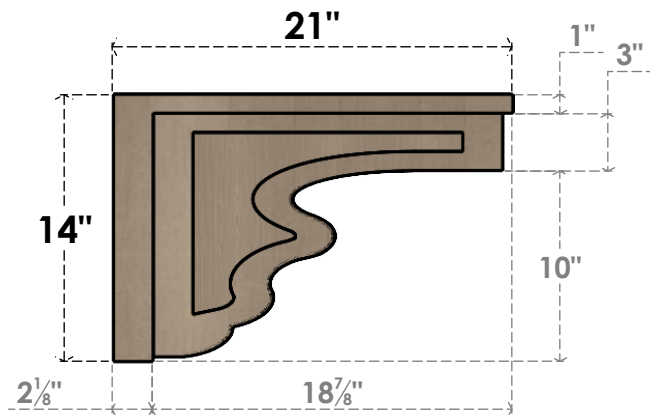

## ITEM NUMBER: CORU07X21X14HLDRCPR

7"W X 21"D X 14"H SERIES 3 CLASSIC HIGHLAND ROUGH CEDAR  
TIMBERTHANE FAUX WOOD CORBEL, PRIMED

**SIDE PROFILE**

**FRONT PROFILE**

**ISOMETRIC**

EKENA MILLWORK  
2300 WEST MAIN ST.  
CLARKSVILLE, TX 75426  
TOLL FREE: 866-607-0453  
WWW.EKENAMILLWORK.COM

NOTES

1. INSTALLATION TO BE COMPLETED IN ACCORDANCE WITH MANUFACTURER'S SPECIFICATIONS.
2. DRAWING MAY NOT BE TO SCALE
3. THIS DRAWING IS INTENDED FOR DESIGN AND PLANNING PURPOSES ONLY.
4. ALL INFORMATION CONTAINED HEREIN WAS CURRENT AT THE TIME OF DEVELOPMENT BUT MUST BE REVIEWED AND APPROVED BY THE PRODUCT MANUFACTURER TO BE CONSIDERED ACCURATE.
5. TIMBERTHANE ARCHITECTURAL PRODUCTS ARE MADE FROM HIGH DENSITY URETHANE AND COME FACTORY PRIMED