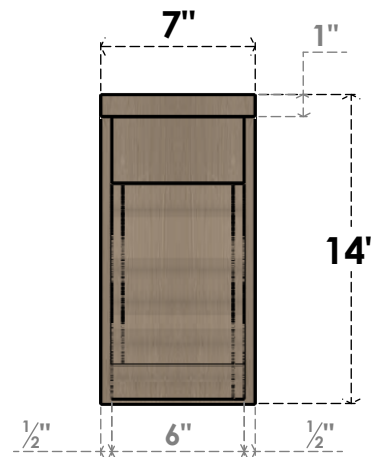

## ITEM NUMBER: CORU07X21X14HLDRCPR

7"W X 21"D X 14"H SERIES 3 CLASSIC HIGHLAND ROUGH CEDAR  
TIMBERTHANE FAUX WOOD CORBEL, PRIMED

**SIDE PROFILE**

**FRONT PROFILE**

**ISOMETRIC**

EKENA MILLWORK  
2300 WEST MAIN ST.  
CLARKSVILLE, TX 75426  
TOLL FREE: 866-607-0453  
WWW.EKENAMILLWORK.COM

NOTES

1. INSTALLATION TO BE COMPLETED IN ACCORDANCE WITH MANUFACTURER'S SPECIFICATIONS.
2. DRAWING MAY NOT BE TO SCALE
3. THIS DRAWING IS INTENDED FOR DESIGN AND PLANNING PURPOSES ONLY.
4. ALL INFORMATION CONTAINED HEREIN WAS CURRENT AT THE TIME OF DEVELOPMENT BUT MUST BE REVIEWED AND APPROVED BY THE PRODUCT MANUFACTURER TO BE CONSIDERED ACCURATE.
5. TIMBERTHANE ARCHITECTURAL PRODUCTS ARE MADE FROM HIGH DENSITY URETHANE AND COME FACTORY PRIMED